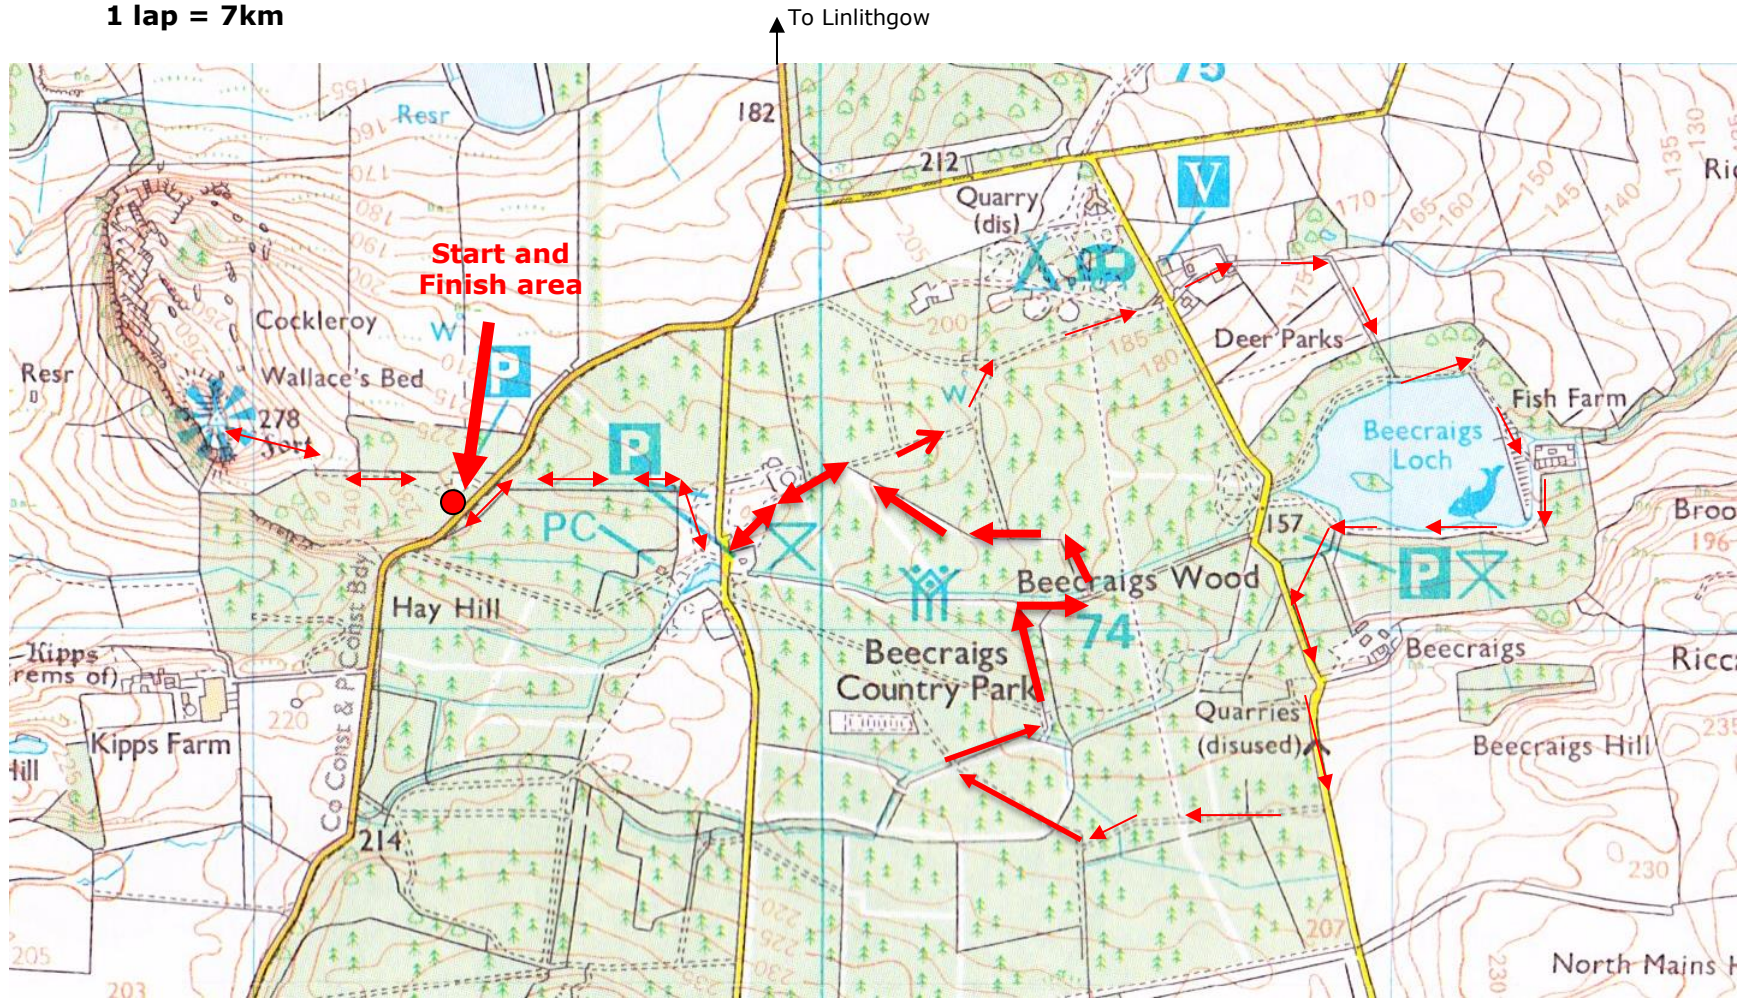

# Lothian Running Club Festive Handicap 2014

1 lap = 7km

To Linlithgow

Start and Finish area

To Bathgate

Race Route

Note some sections are '2 way.' Route subject to possible change